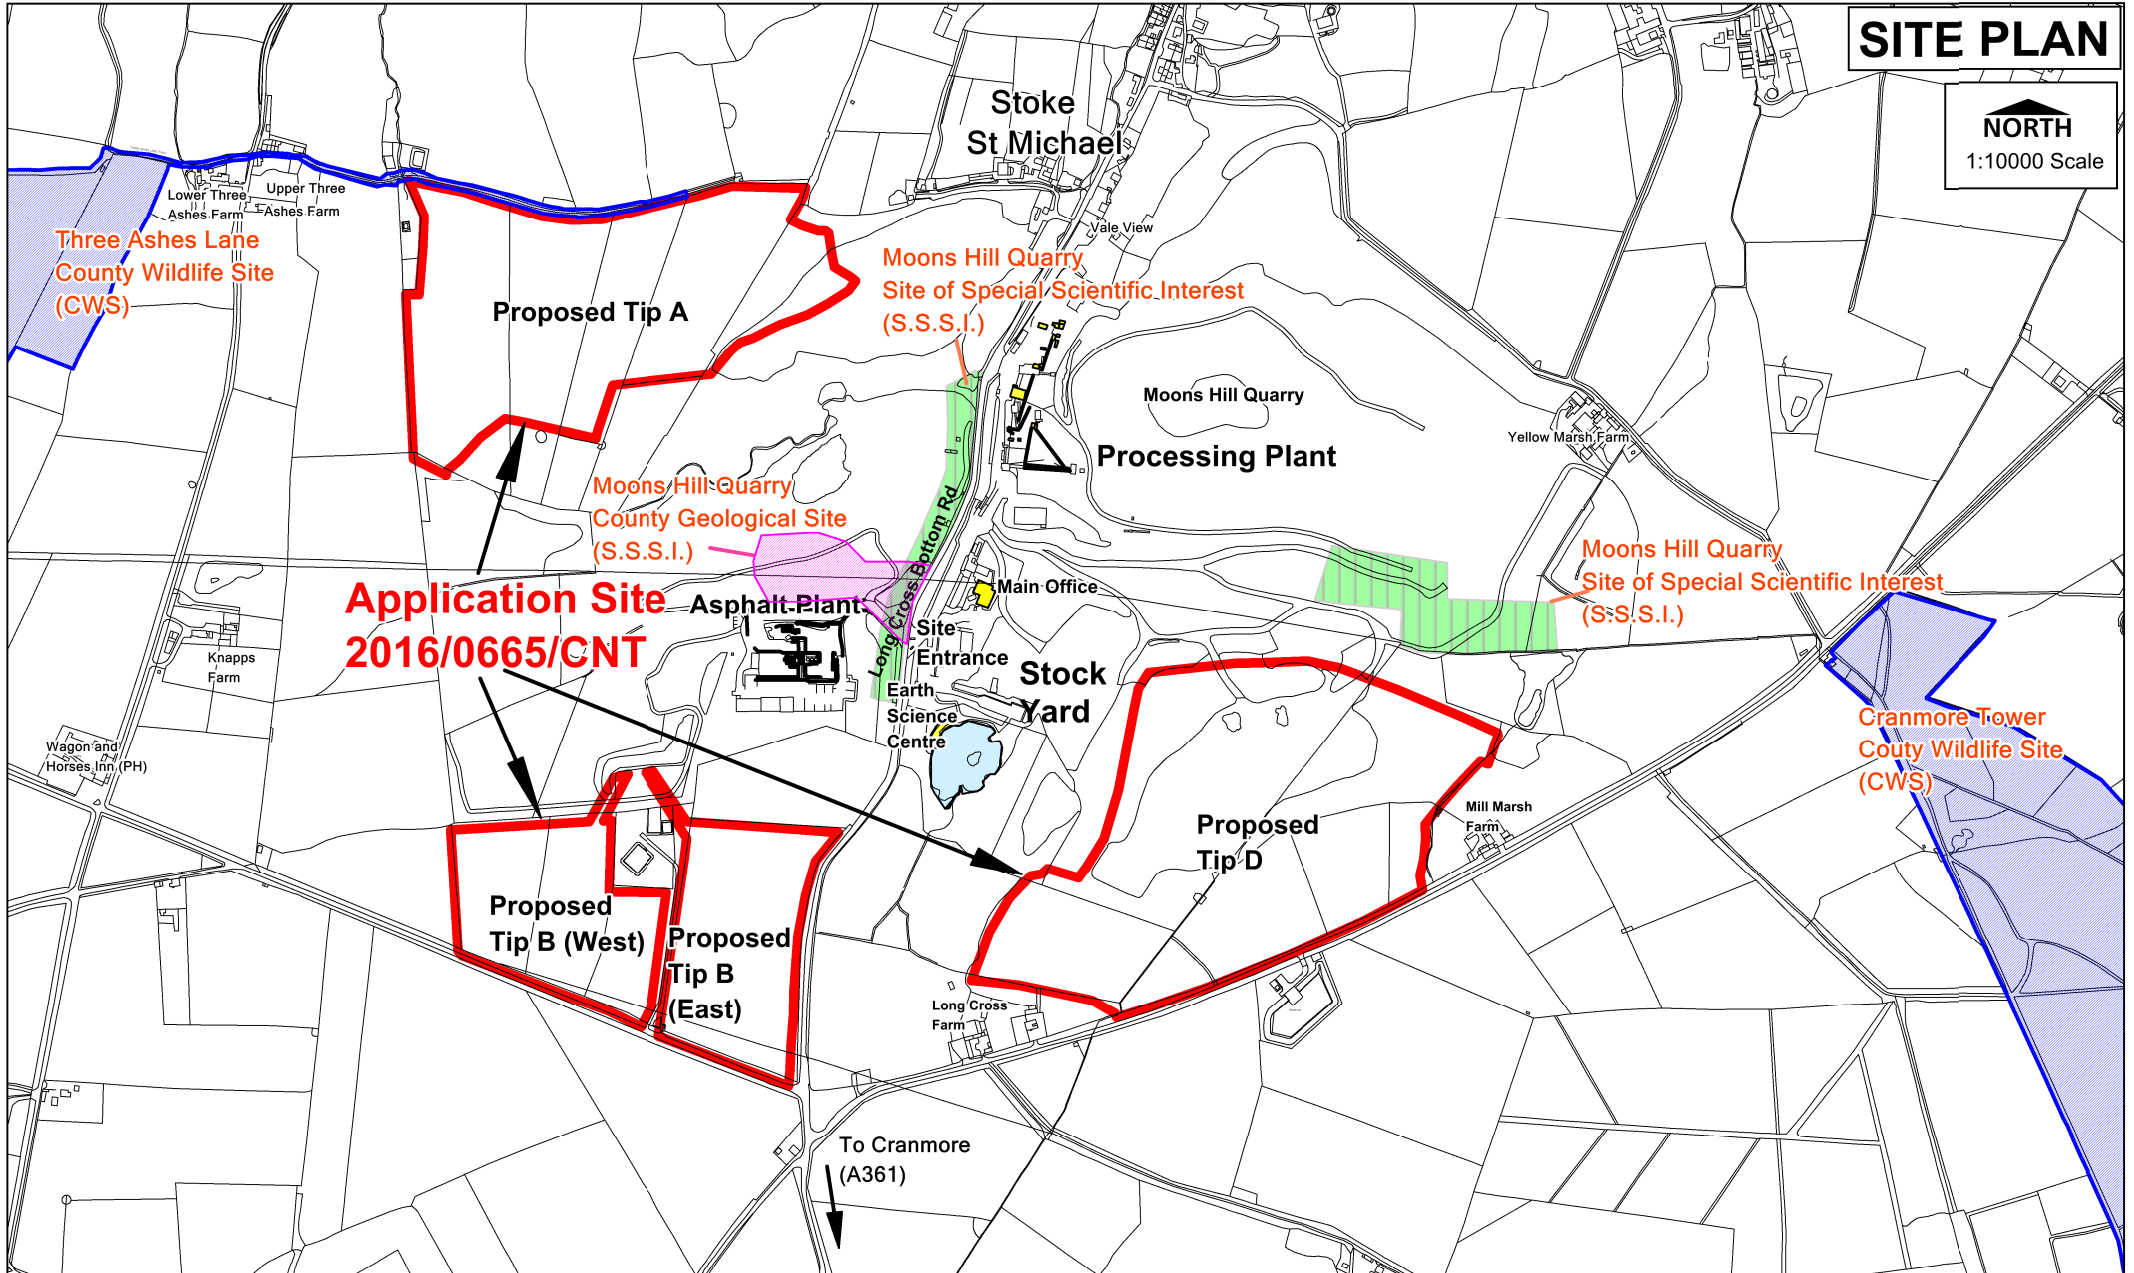

SITE PLAN

Planning Control
Somerset County Council
County Hall
TAUNTON TA1 4DY

Crown Copyright All Rights Reserved (Somerset County Council) 100038282 -2016- ©

Drawn by: P Silvers

Dated: 29 March 2018